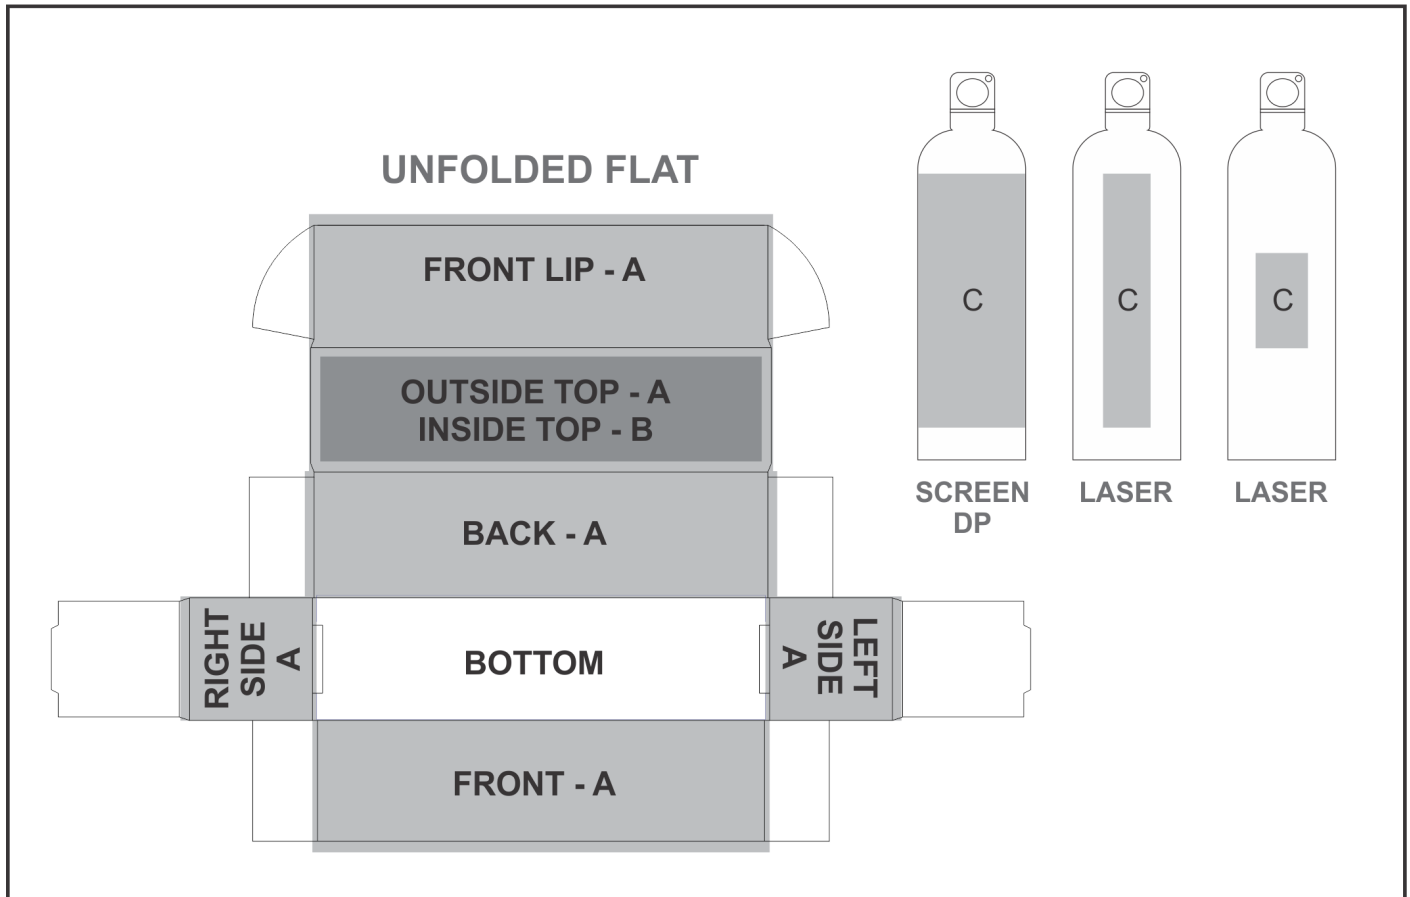

### Need to know:

- Includes 1-Position Direct Print on Box AND 1-Position Laser Engraving OR 1-Colour, 1-Position Screen Wrap (setup fee applies).
- **Please Note:** Due to the nature of the printing process, any white in a logo cannot be branded and we cannot guarantee an exact colour match as the box has a matt finish. The nature and inconsistency of the pre-cut boards may create a 1-3mm of unbranded space on the front lip and imperfections may be found within the print. Large solid coverage prints are not recommended, if large solid coverage is required, it is recommended on kraft boxes as imperfections are less noticeable.
- No Guarantee the lid will line up with prin
- DP-D will not be a full wrap due to the inconsistency of the item
- Laser Colour is SILVER on White Bottles. and White on BL,BU,R,S bottles

### **Position C**

1. Laser Engraving (LB)  
N/A  
Size: 30mm wide x 50mm high
  
2. Pad Printing (PB)  
4 Colours  
Size: 33mm wide x 25mm high
  
3. Screen Wrap (SW)  
1 Colour  
Size: 200mm wide x 40mm high

### **Position B**

1. Digital Custom Packaging (DCP-CHG-2)  
Full Colour  
Size: 258mm wide x 62mm high

### **Position A**

1. Digital Custom Packaging (DCP-CHG-2)  
Full Colour  
Size: 436,5mm wide x 364,5mm high